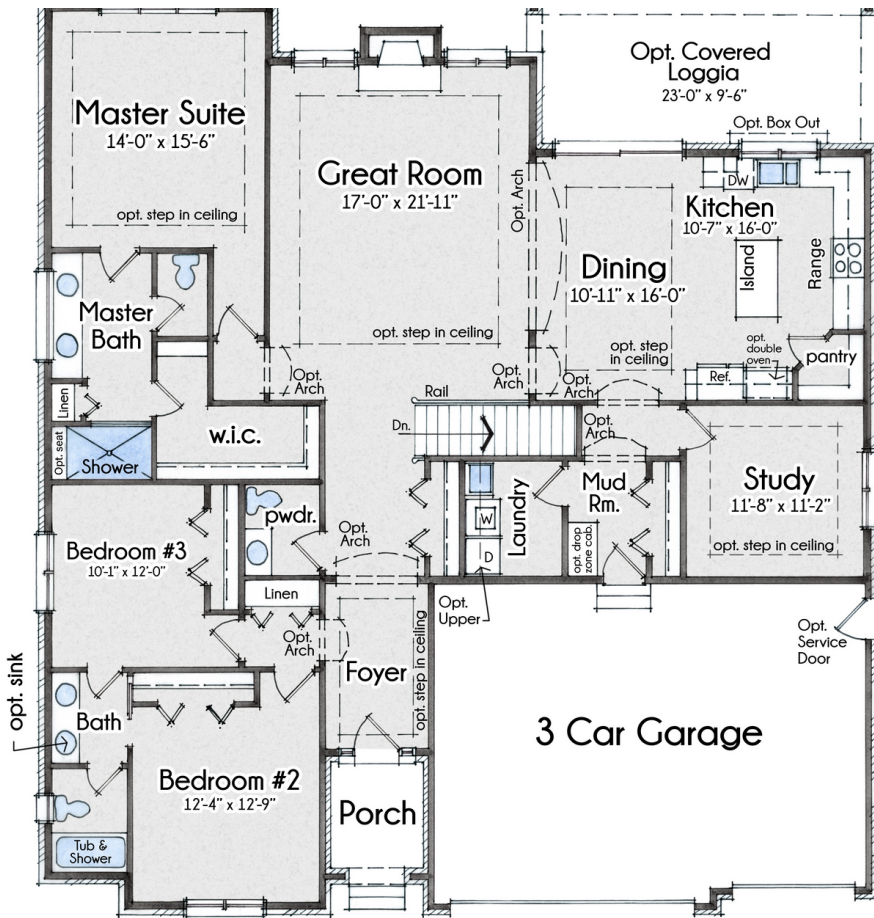

THE OXFORD I RANCH

First Floor

Loft

First Floor: 2,321 SF Loft: 317 SF