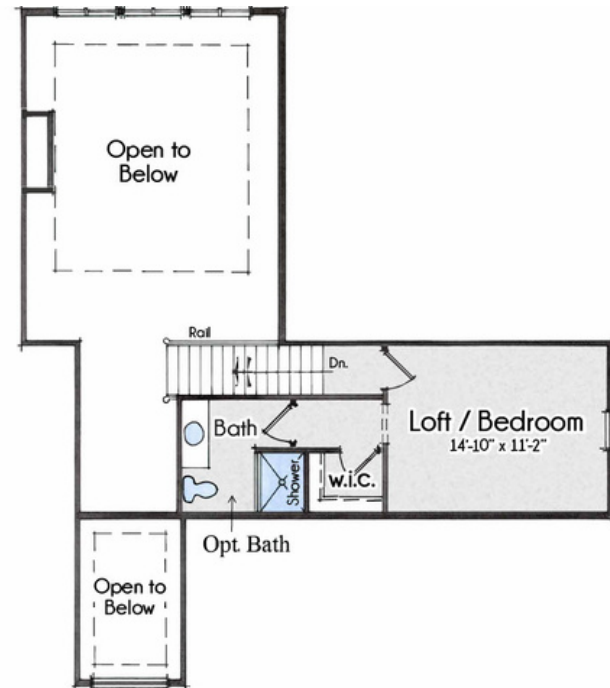

THE OXFORD I RANCH

First Floor

Loft

First Floor: 2,321 SF Loft: 317 SF