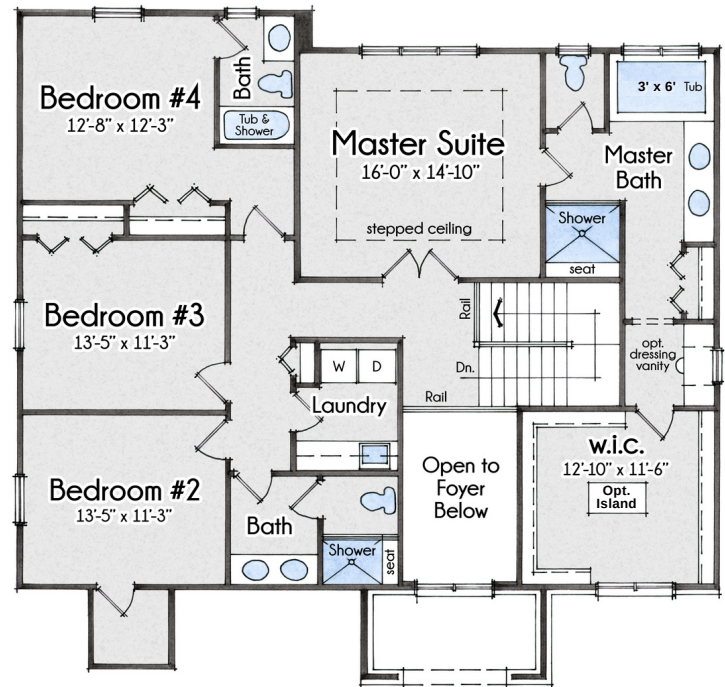

THE KIRKWAY I

COLONIAL

First Floor

Second Floor

First Floor: 1,470 SF

Second Floor: 1,630 SF

Total: 3,135 SF